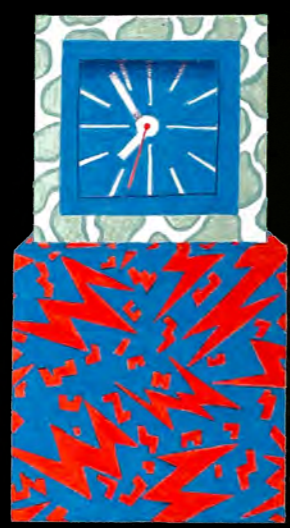

# POST -OBJECTS

Ettore  
Sottsass vases  
+ Nathalie  
Du Pasquier patterns  
+ George  
Sowden table clocks  
+ Acme's  
Architect Collection

Pawn

Imera

Altair

Fish

Neos

Floridaita

Mizar

Proton

America

Ananke

Niobe

Excelsior

Acapulco

ceremonial  
cross-religion names  
vivid  
fashionable  
intensive  
flashy  
transient  
1981  
1982  
1985  
1987  
1988